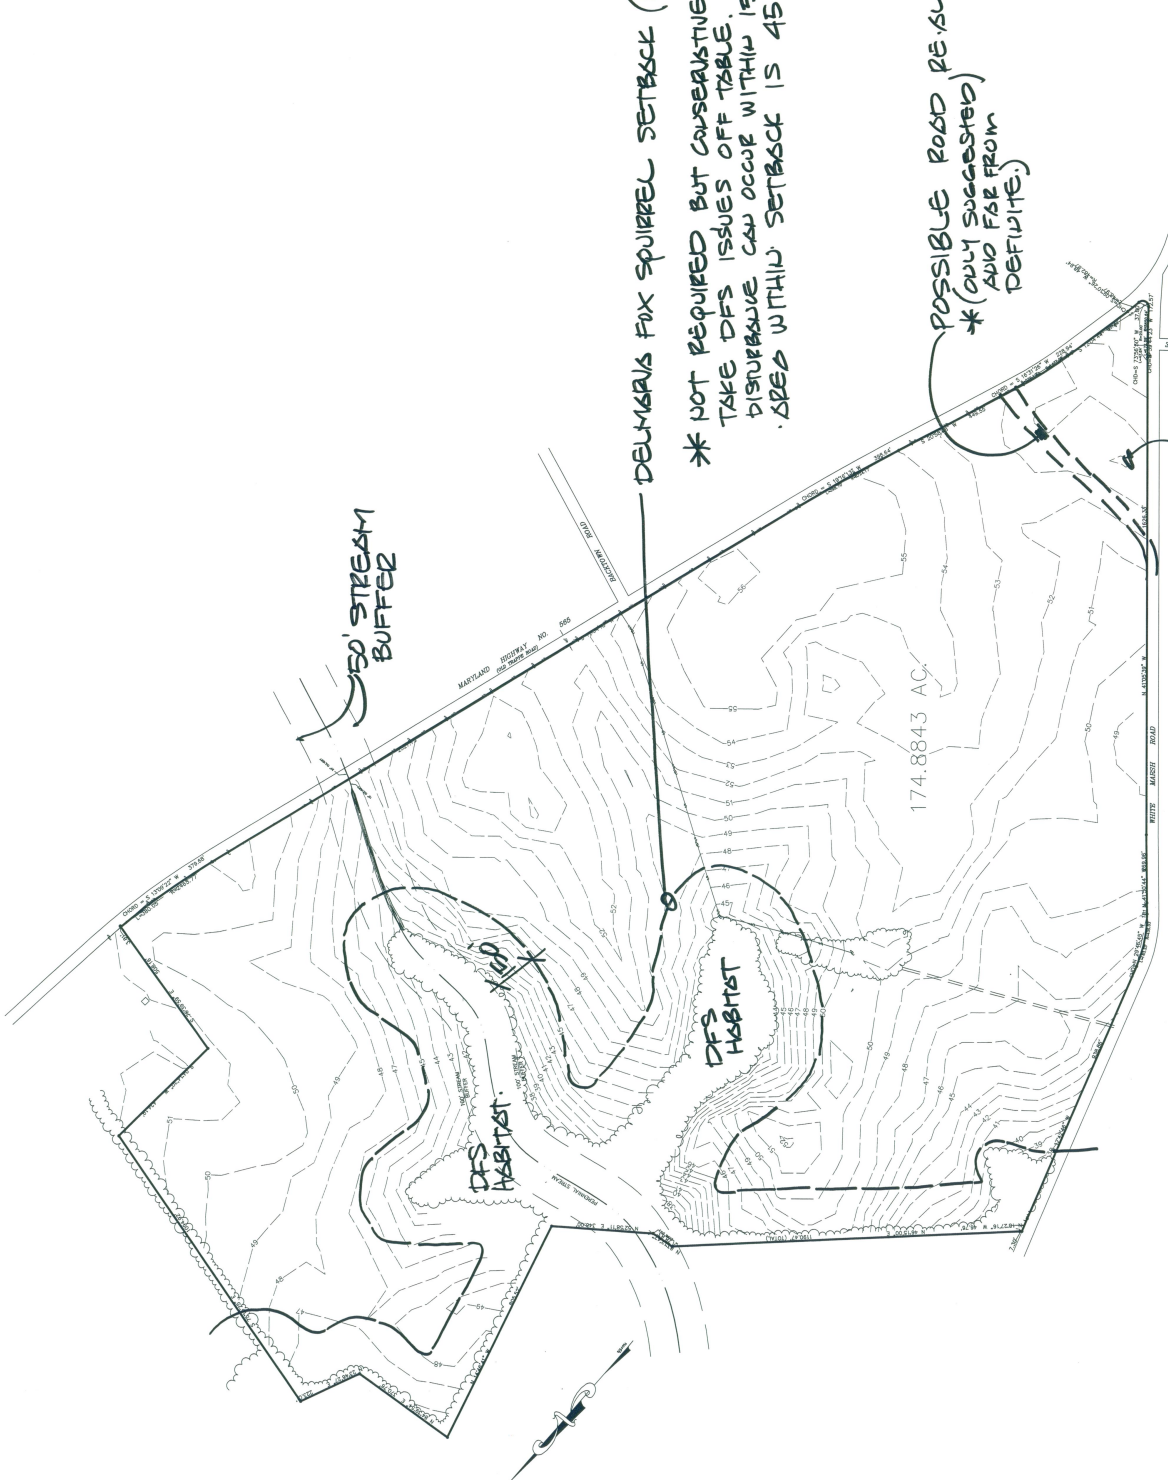

LANE ENGINEERING, INC.
Civil Engineers - Land Planning - Land Surveyors

400 N. Washington St., Centreville, MD 21024
(410) 822-8023 FAX (410) 822-2024
E-mail: info@laneeng.com
www.laneeng.com

15 Washington St., Centreville, MD 21024
(410) 221-0818 FAX (410) 478-6842
1148 West 93rd St., Centreville, MD 21017
(410) 728-2095 FAX (410) 728-4422

RESULTING PARK OF SCHOOL DEDICATION 4.4 AC±